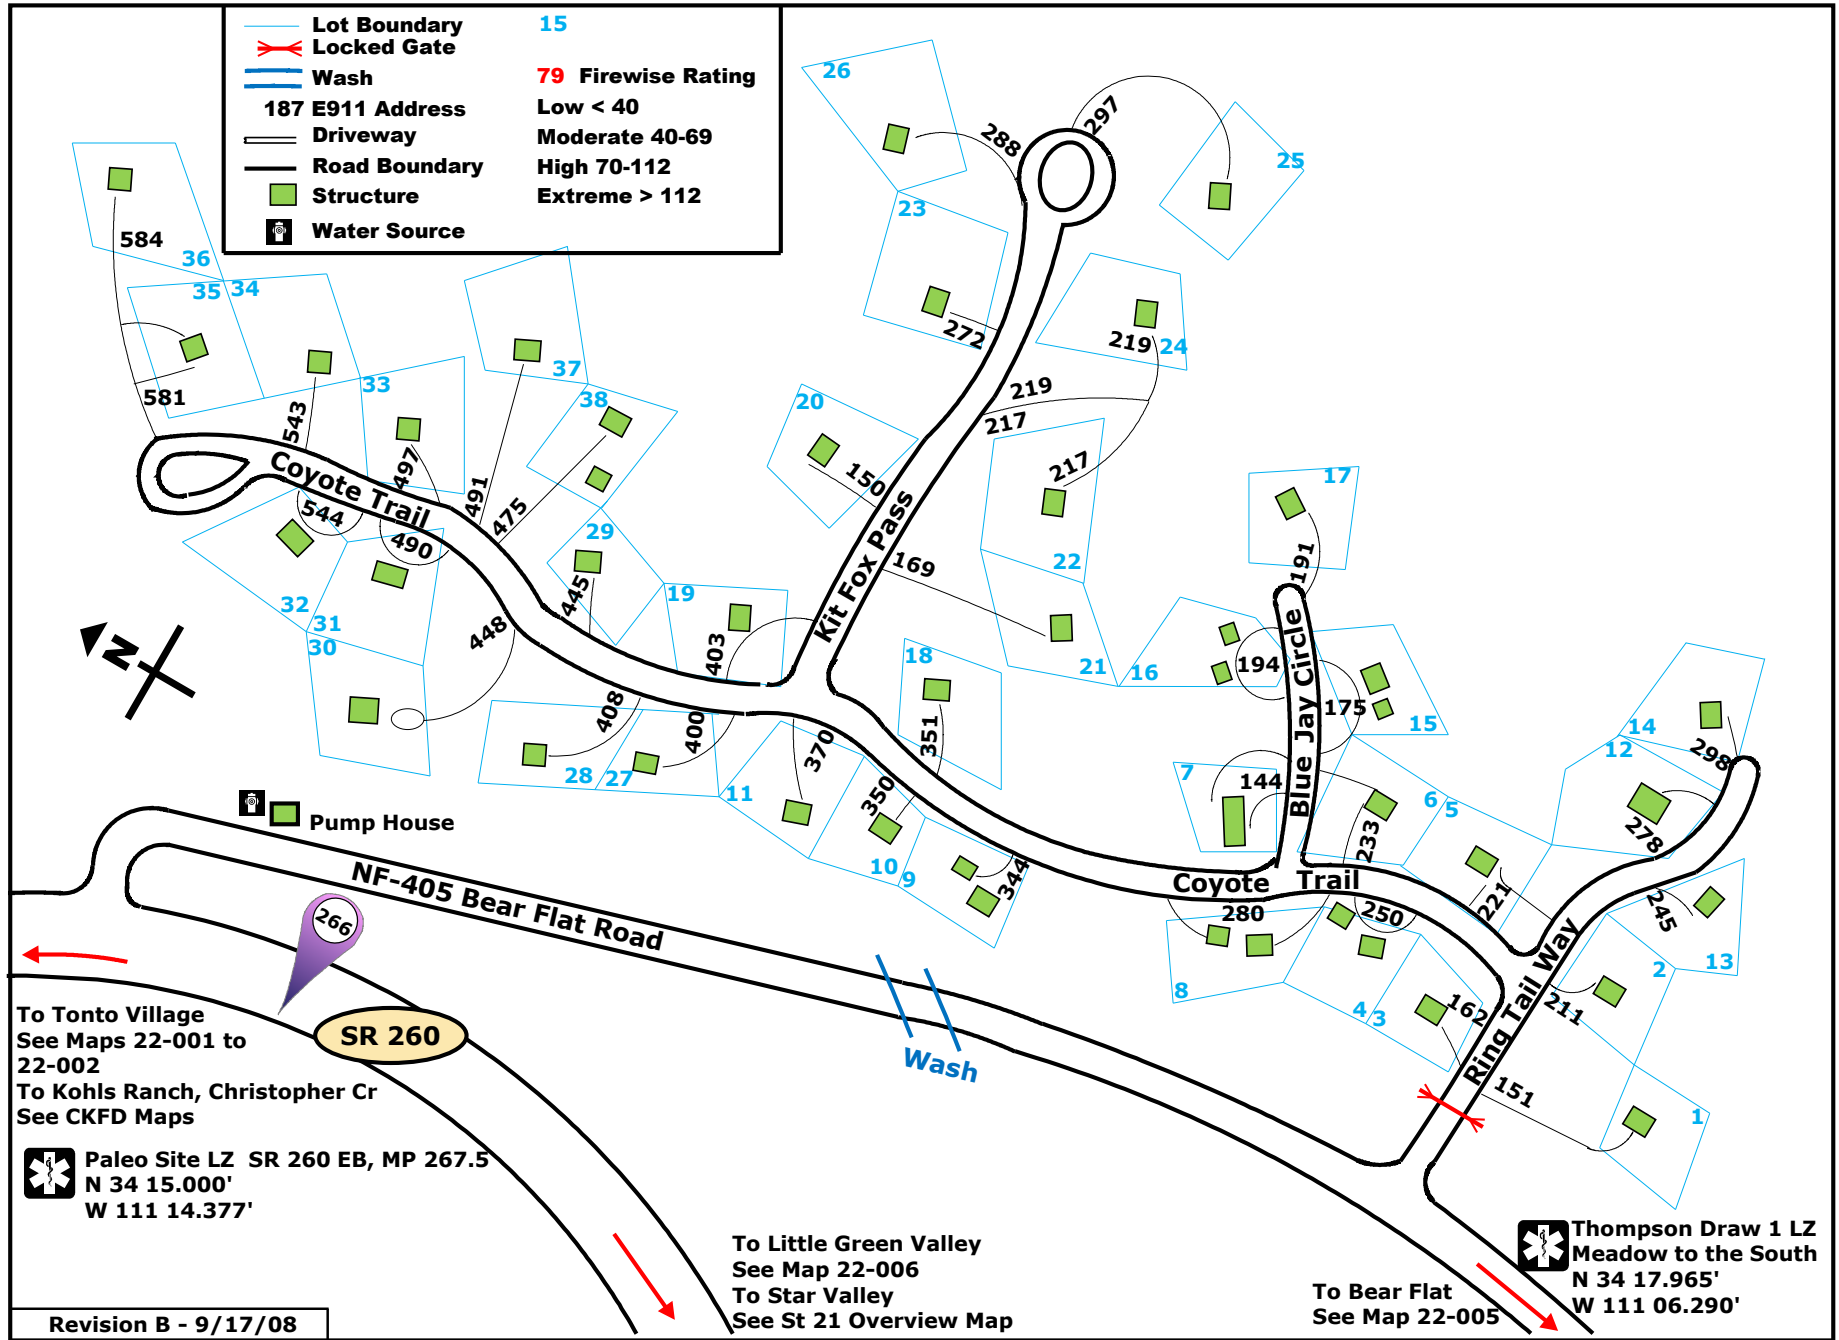

Lot Boundary	15
Locked Gate	
Wash	79 Firewise Rating
187 E911 Address	Low < 40
Driveway	Moderate 40-69
Road Boundary	High 70-112
Structure	Extreme > 112
Water Source	

To Tonto Village
See Maps 22-001 to 22-002
To Kohls Ranch, Christopher Cr
See CKFD Maps

Paleo Site LZ SR 260 EB, MP 267.5
N 34 15.000'
W 111 14.377'

To Little Green Valley
See Map 22-006
To Star Valley
See St 21 Overview Map

To Bear Flat
See Map 22-005

Thompson Draw 1 LZ
Meadow to the South
N 34 17.965'
W 111 06.290'

Revision B - 9/17/08

Hellsgate Fire District	Thompson Draw I	Map 22-004
--------------------------------	------------------------	-------------------